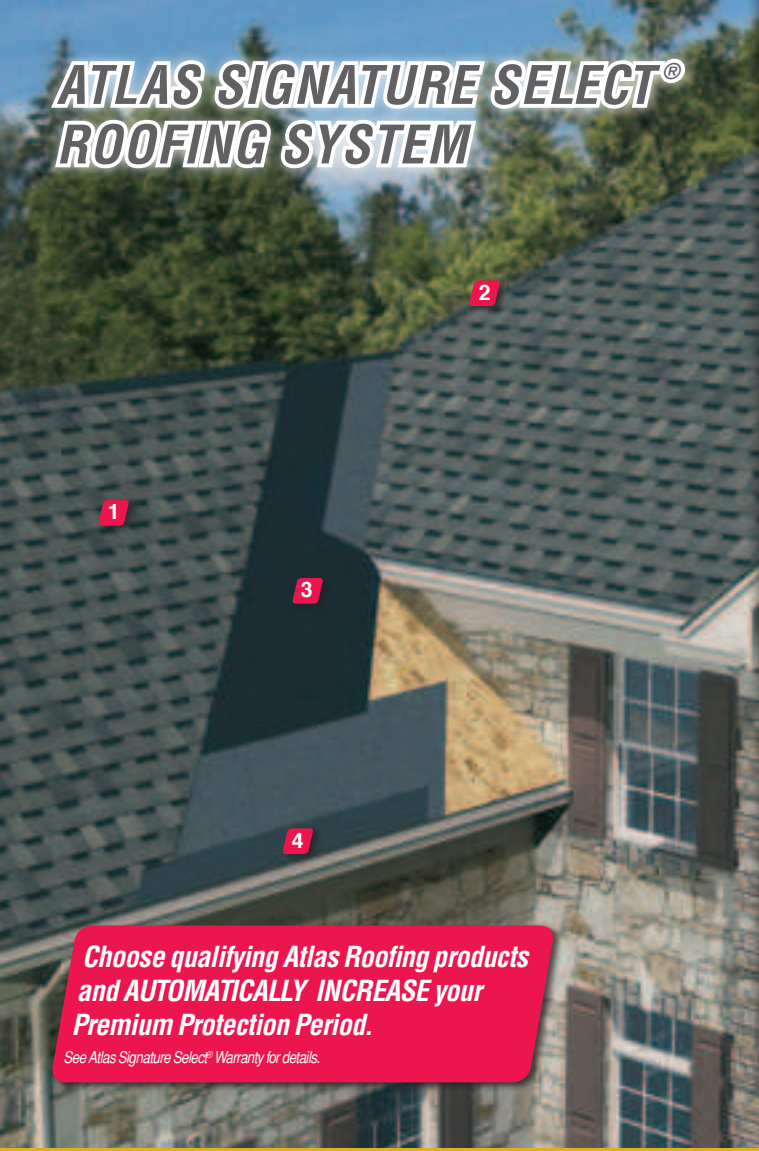

ATLAS SIGNATURE SELECT® ROOFING SYSTEM

How It Works

An Atlas Signature Select® Roofing System is a unified assembly of specially chosen Atlas Roofing products. Each component is carefully selected to work in conjunction with the other products in the system.

That's why we'll upgrade your Pinnacle® Premium Protection Period from standard 10 year coverage to 15 year coverage when you install an Atlas Signature Select® Roofing System. (see warranty for details)

1. **1 SHINGLES**
   Atlas Pinnacle® Hearthstone Gray
2. **2 HIP & RIDGE**
   Atlas Pro-Cut® Hip & Ridge Shingles
3. **3 SHINGLE UNDERLAYMENT**
   Atlas Gorilla Guard® Premium Glass Reinforced Shingle Underlayment
4. **4 STARTER STRIPS**
   Atlas Pro-Cut® Starter Strip

YOU HAVE OUR
Signature

Choose qualifying Atlas Roofing products and **AUTOMATICALLY INCREASE** your Premium Protection Period.

SPECIFICATIONS

Length: 38 1/4" / 972 mm
Width: 13 1/8" / 333.4 mm
Exposure: 5 5/8" / 142.9 mm
Shingles Per Bundle: 22

ASTM

D 7158, Class H Wind Resistance, Passed at 150 mph
D 6381, Uplift Resistance
D 3018, Type 1
D 3161, Class F, Tested at 110 MPH
D 3462, As Manufactured
E 108, Class A Fire Resistance

UL

790 Class A Fire Resistance
2390, Class H Wind Resistance

CODES AND COMPLIANCES

CAN/CSA-A123.5-M90
Florida Building Code Approved – FL 9792
Miami-Dade County-Dade Product Control Approved

Hearthstone Gray